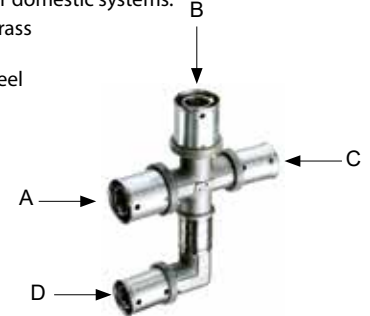

ART. 5923

Ø pipe

Code	A	B	C	D	E	€	box
59232001	20x2,5	20x2,5	16x2	16x2	16x2		10
59232002	20x2	20x2	16x2	16x2	16x2		10
59232003	20x2,25	20x2,25	16x2,25	16x2,25	16x2,25		10
59232601	20x2,5	26x3	16x2	16x2	16x2		10
59232602	20x2	26x3	16x2	16x2	16x2		10

4-way distribution fitting for domestic systems.

- Body made of CW617N brass
- Finish: TEA® treatment
- Bush made of stainless steel