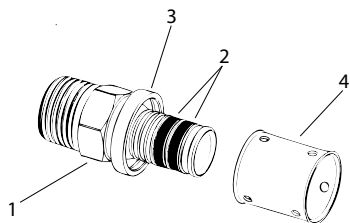

PRESSFAR fitting comprises:

1	Fitting body
2	Double seal ring with rectangular section
3	Plastic ring
4	Reversible steel bush

ATTENTION: prior to installation please check that the multilayer pipe being used is the same size as that indicated on the fitting.

1 Cut the pipe perpendicular to its axis with suitable shears.

2 Calibrate the pipe to make the position of the fitting easier.

3 Insert the fitting, checking the position of the pipe through the holes in the bush.