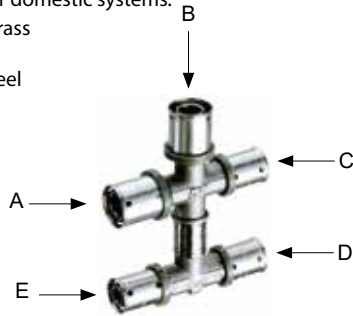

5-way distribution fitting for domestic systems.

- Body made of CW617N brass
- Finish: TEA® treatment
- Bush made of stainless steel