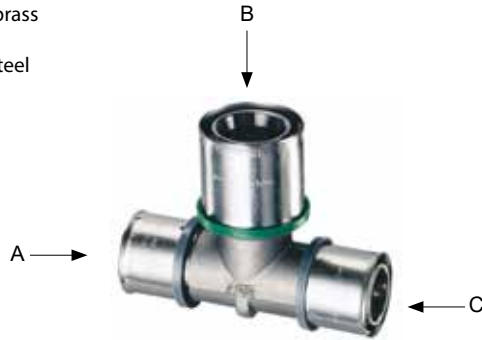

"T" fitting, with SIDE reduction.

- Body made of CW617N brass
- Finish: TEA® treatment
- Bush made of stainless steel